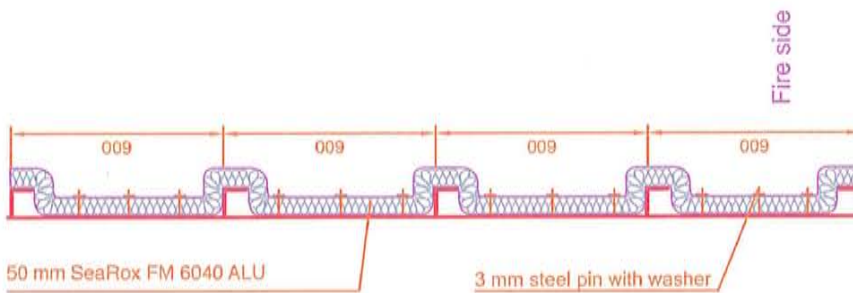

Jens Billerup

All measurements in mm

Deck

ROCKWOOL®

TECHNICAL INSULATION

Date: 2015/09/15

Subject: A60 Deck SeaRox FM 6040 ALU

Designer: RO

Rev.:

Scale: 1:20

Dwg No.: R-019